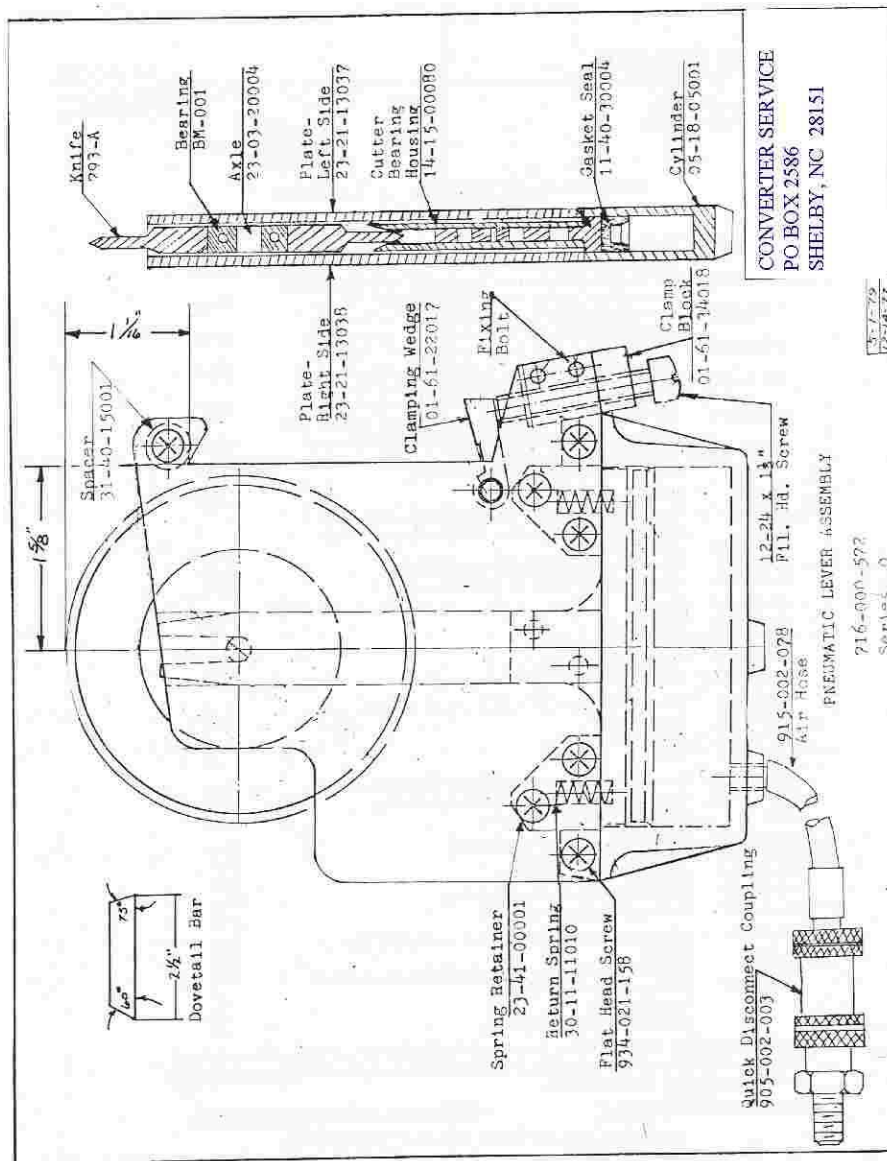

GERMAN STYLE 1/2" PNEUMATIC STYLE HOLDERS

See Price List

- 716-000-572
- 716-001-572
- 716-002-572
- 716-003-572
- 716-004-572
- 716-005-572
- 716-006-572

PARTS NUMBER	GERMAN STYLE 1/2" PNEUMATIC STYLE HOLDERS	Please call for current pricing
716-000-572	1/2" PNEUMATIC SCORE KNIFE ASSEMBLY, COMPLETE WITH STEEL BRAIDED HOSE, GERMAN CHROME TYPE COUPLING, #793-A KNIFE & #BM-001 BEARING	
716-001-572	1/2" PNEUMATIC SCORE KNIFE ASSEMBLY, COMPLETE WITH PVC HOSE, GERMAN CHROME TYPE COUPLING, #793-A KNIFE & BM-001 BEARING	
716-002-572	1/2" PNEUMATIC SCORE KNIFE ASSEMBLY, COMPLETE WITH PVC HOSE, AMERICAN TYPE COUPLING, #229002 KNIFE & #101962 BEARING	
716-003-572	1/2" PNEUMATIC SCORE KNIFE ASSEMBLY, COMPLETE WITH PVC HOSE, AMERICAN TYPE COUPLING, #793-A KNIFE & #BM-001 BEARING	
716-004-572	1/2" PNEUMATIC SCORE KNIFE ASSEMBLY, COMPLETE WITH PVC HOSE, GERMAN CHROME COUPLING, #229002 KNIFE & #101962 BEARING	
716-005-572	1/2" PNEUMATIC SCORE KNIFE ASSEMBLY, COMPLETE WITH STEEL BRAIDED HOSE, AMERICAN TYPE COUPLING, #793-A KNIFE & #BM-001 BEARING	
716-006-572	1/2" PNEUMATIC SCORE KNIFE ASSEMBLY, COMPLETE WITH PVC HOSE, FOSTER COUPLING, #793-A KNIFE, & #BM-001 BEARING	
716-999-572	QUICK CLAMP	
BM-001	BEARING	
229002	SCORE CUT KNIFE (3.03 X .748 X .244)	
793-A	SCORE CUT KNIFE (3.03 X .866 X .244)	
01-61-22017	CLAMPING WEDGE	
01-61-34017	CLAMP BLOCK (FOR SERIES 60 HOLDER, OLD STYLE	
01-61-34018	CLAMP BLOCK (FOR SERIES 70 HOLDER, NEW STYLE	
05-18-05001	CYLINDER	
11-40-30004	GASKET SEAL	
11-40-30004-HD	GASKET SEAL, HEAVY DUTY	
14-15-00080	CUTTER BEARING HOUSING (YOKE)	
14-15-00080-A	CUTTER BEARING HOUSING (YOKE-GERMAN STYLE)	
23-03-20004	AXLE (FOR USE WITH #793-A KNIFE & #BM-001 BEARING)	
23-41-00001	SPRING RETAINER	
30-11-11010	RETURN SPRING	
31-40-15001	SPACER	
905-002-003-B	QUICK DISCONNECT COUPLING - GERMAN SYLE-- BRASS - ONE HAND	
905-002-003-C	QUICK DISCONNECT COUPLING - GERMAN SYLE-- CHROME	
2202	FOSTER QUICK DISCONNECT COUPLING	
915-002-078	AIR HOSE, STEEL BRAIDED, GERMAN STYLE	
915-002-079	AIR HOSE, PVC, GERMAN STYLE	
915-002-080	AIR HOSE, PVC, AMERICAN STYLE	
915-002-081	AIR HOSE, STEEL BRAIDED, AMERICAN STYLE	
915-002-082	AIR HOSE, PVC, FOSTER MALE PRONG	
44B-10-379	AXLE (FOR USE WITH #229002 KNIFE & #101962 BEARING)	
101962	BEARING	
101963	QUICK DISCONNECT COUPLING AMERICAN STYLE FEMALE SOCKET	
934-021-158	FLAT HEAD PHILLIPS SCREW - METRIC FIXING BOLT (PIN)	
12-24 X 1-1/2	FILLISTER HEAD SCREW	